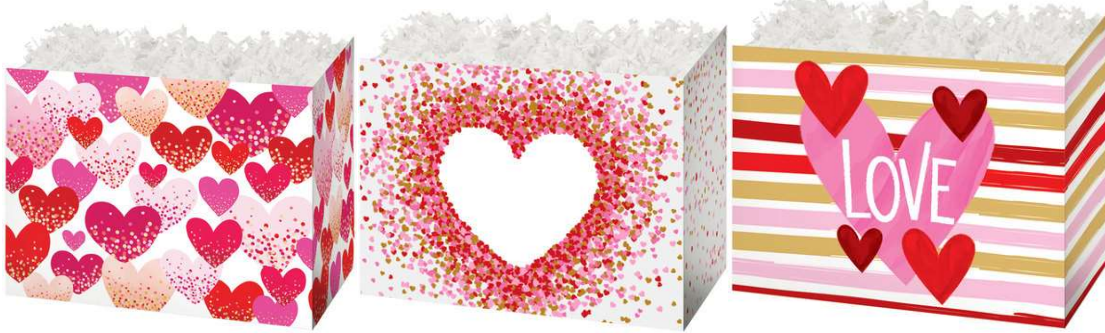

Valentines

2024

Fold gift Boxes 6.75x4x5" or 10.25x6x7.5"

Confetti Hearts

Heart Shape Confetti

Hello Love

Layered Hearts

Painted Hearts

Too Cute

Gable Boxes

Ombre Hearts

Red & White Dot

Too Cute

Sweet treats

Confetti Hearts

Confetti Hearts

Heart of Gold

Layered Hearts

Market Trays

Fuchsia

White

Red

Black n White Stripes

Black